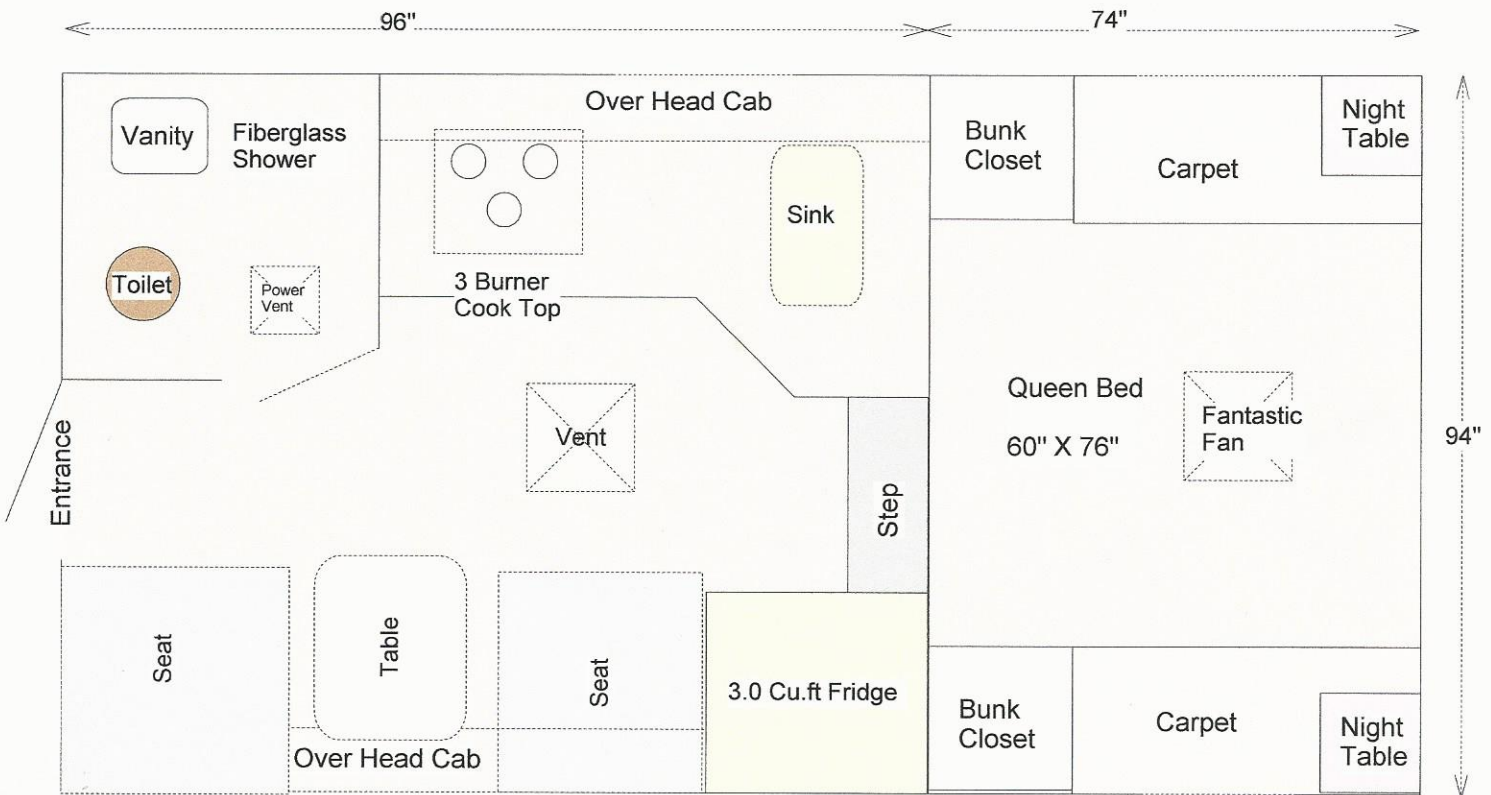

80WS Shower

SPECIFICATION

Basement 48" X 96"
 Floor 48" X 96"
 Inside Height 76"
 Bed Height 41"
 Slope Roof Construction
 Dry Weight 1,490 Lbs
 Fresh Water Tank 95 L
 Black Tank 52 L
 Grey Tank 65 L

STANDARD FEATURE

Furnace 12,000 BTU
 Fridge 3.0 cu.ft 1 Door
 3 Burner Cook Top
 30 Amp Power Converter
 6 Gal DSI Water Heater
 Gas Leak Detector
 Carbon Detector
 Smoke Detector
 Fiberglass Shower
 Fully Insulated
 Laminated Construction
 Smooth Fiberglass

OPTIONS

Happijacs
 Electric Happijacs
 Outside Shower
 Bunk Closets
 Night Table & Front End
 Rear Awning
 Power Roof Vent
 Roof Rack & Ladder
 Camper 4 Step
 Fantastic Fan
 Sky-Lite
 Air Conditioning
 6 Volt Or 12 Volt Battery